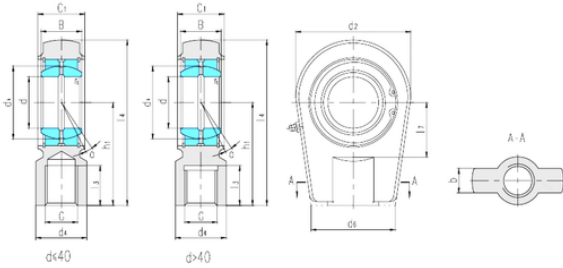

Linna.

LS SIRN70ES-D paliers lisses

Bearing No. SIRN70ES-D

| | |
|-------------------------------|-----------|
| Bore Diameter | 70 mm |
| d | 70 mm |
| B | 49 mm |
| b | 51 mm |
| d2 | 154 mm |
| d4 | 86 mm |
| d6 | 130 mm |
| dk | 92 mm |
| h1 | 150 mm |
| l3 min. | 66 mm |
| l4 max. | 232 mm |
| l7 min. | 75 mm |
| r min. | 1 mm |
| C1 | 55 mm |
| Thread (G) | M65 × 1,5 |
| Angle | 6 ° |
| Weight | 9,88 Kg |
| Basic dynamic load rating (C) | 313 kN |

SIRN70ES-D Bearing 2D drawings and 3D CAD models