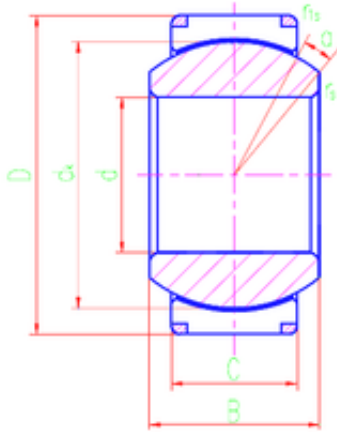

Linna.

340 mm x 480 mm x 243 mm LS GEH340XT paliers lisses

Bearing No. GEH340XT

Size	340x480x243 mm
Bore Diameter	340 mm
Outer Diameter	480 mm
Width	243 mm
d	340 mm
D	480 mm
B	243 mm
C	230 mm
dk	434 mm
r min.	1,1 mm
r1 min.	3 mm
Angle	2 °
Weight	163 Kg
Basic dynamic load rating (C)	17960 kN

GEH340XT Bearing 2D drawings and 3D CAD models