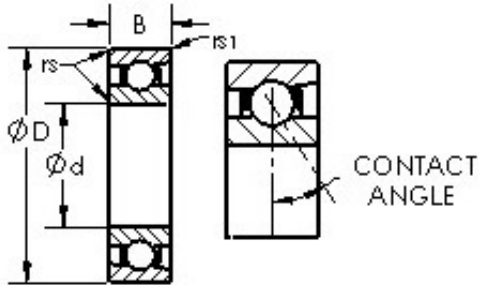

**Linna.**

**AST 7048C roulements à billes à contact oblique**

Bearing No. 7048C

Size	240x360x56 mm
Bore Diameter	240 mm
Outer Diameter	360 mm
Width	56 mm
Bearing Type	15 deg contact angle
Bore Dia (d)	240.0000
Outer Dia (D)	360.0000
Width (B)	56.0000
Radius (min) (rs)	3.000
Dynamic Load Rating (Cr)	344,200
Static Load Rating (Cor)	623,600
Max Speed (Grease) (X1000 RPM)	3
Max Speed (Oil) (X1000 RPM)	5
Radius (min) (rs1)	1.100
Material	52100 Chrome steel (or equivalent)

7048C Bearing 2D drawings and 3D CAD models