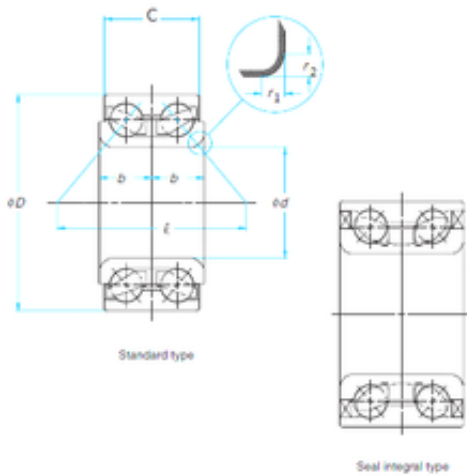

Linna.

36 mm x 76 mm x 29,2 mm SKF BA2B440190C
roulements à billes à contact oblique

Bearing No. BA2B440190C

Size	36x76x29.2 mm
Bore Diameter	36 mm
Outer Diameter	76 mm
Width	29,2 mm
d	36 mm
D	76 mm
B	29,2 mm

BA2B440190C Bearing 2D drawings and 3D CAD models